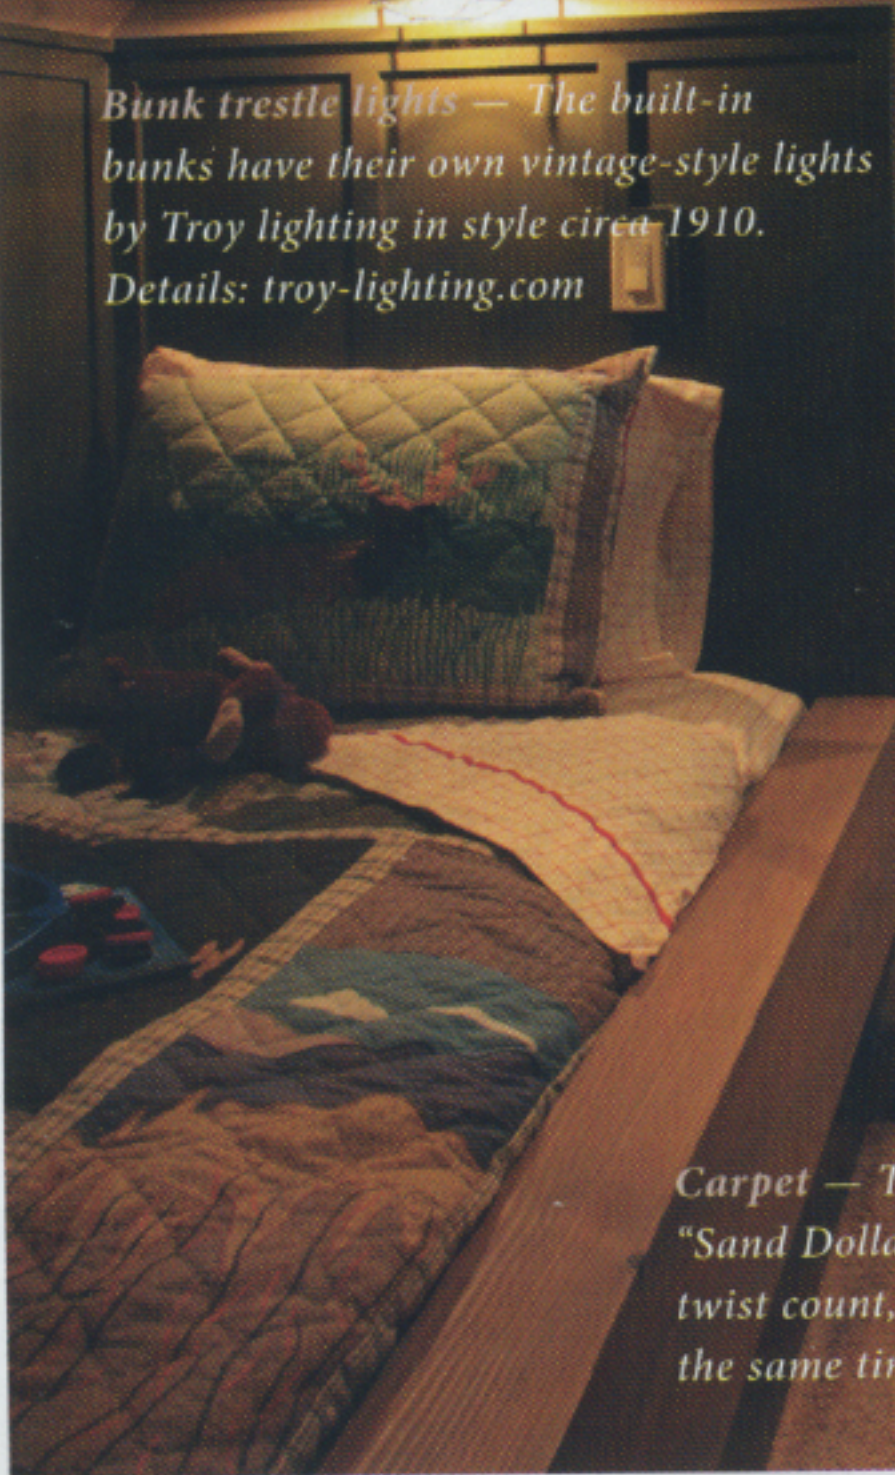

Tip! Besides accent walls, the entire interior of the house was painted in "Latte" by Sherwin-Williams, including the ceilings. White ceilings don't work with rustic décor. And when you paint one color, it makes touch-ups easy, according to project manager Andrea Forbush said.

Bunk trestle lights — The built-in bunks have their own vintage-style lights by Troy lighting in style circa 1910. Details: troy-lighting.com

Carpet — The Tuflex carpet by Shaw in "Sand Dollar" is soft on feet and has a high twist count, so it's durable and luxurious at the same time. Details: shawfloors.com

Guest Suite/Entertainment Room — There's a small GE under-counter refrigerator, microwave, and a sink so you can serve guests treats and drinks while watching a movie in the entertainment/guest suite. Details: geappliances.com

Big Camp Bath Sink — The giant Harborview utility sink by Kohler with fireclay legs makes a stunning vintage statement and is great for a lot of kids to get tidied up all at once! Details: kohler.com

Wainscoting in Camp Bath — The wainscoting is made from reclaimed wood from a 19th-century water flume.