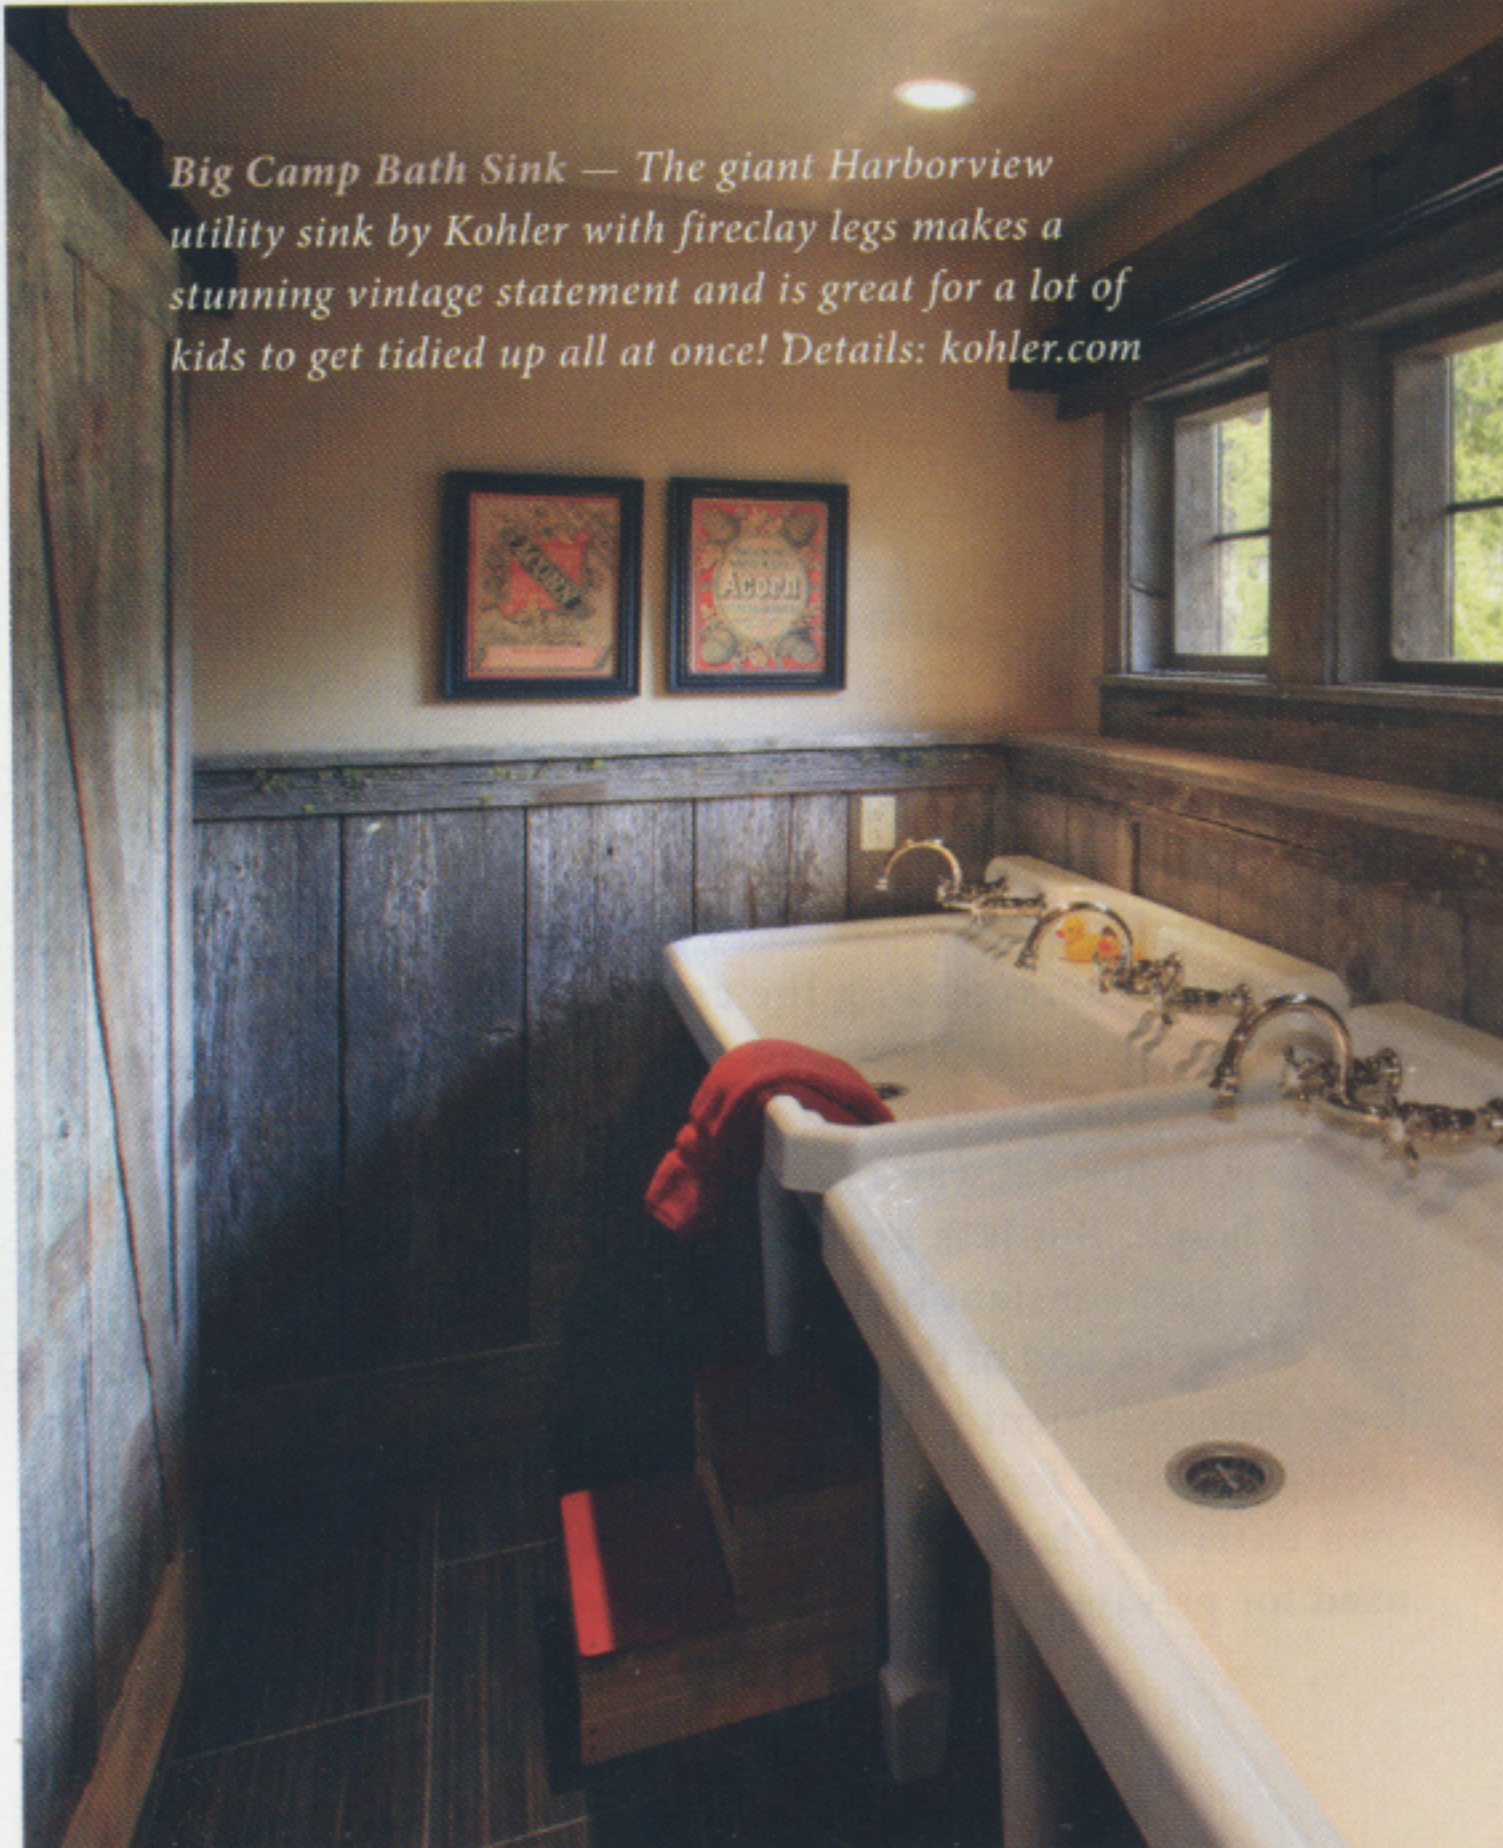

Tip! Besides accent walls, the entire interior of the house was painted in "Latte" by Sherwin-Williams, including the ceilings. White ceilings don't work with rustic décor. And when you paint one color, it makes touch-ups easy, according to project manager Andrea Forbush said.

Bunk trestle lights — The built-in bunks have their own vintage-style lights by Troy lighting in style circa 1910. Details: troy-lighting.com

Carpet — The Tuflex carpet by Shaw in "Sand Dollar" is soft on feet and has a high twist count, so it's durable and luxurious at the same time. Details: shawfloors.com

Guest Suite/Entertainment Room — There's a small GE under-counter refrigerator, microwave, and a sink so you can serve guests treats and drinks while watching a movie in the entertainment/guest suite. Details: geappliances.com

Big Camp Bath Sink — The giant Harborview utility sink by Kohler with fireclay legs makes a stunning vintage statement and is great for a lot of kids to get tidied up all at once! Details: kohler.com

Wainscoting in Camp Bath — The wainscoting is made from reclaimed wood from a 19th-century water flume.